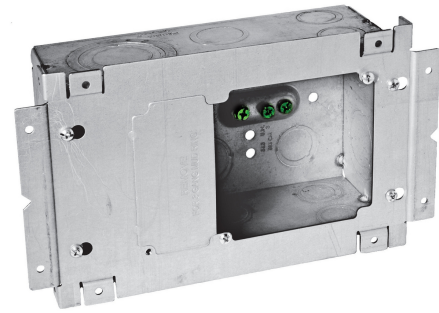

HUBBELL Premise Wiring

Wall Boxes, Data Box, 3-Gang, Large Data Box, 3.25" Deep, With Mounting Bracket

By Hubbell Premise Wiring
Catalog # [HBL263](#)

Wall Boxes, Data Box, 3-Gang, Large Data Box, 3.25" Deep, With Mounting Bracket

Features

- Ideal for delivering power, data and AV side-by-side
- Includes Raised Grounding Screws
- Compatible with 3-Gang Mud Rings, HBL792, HBL793 or HBL794
- Accepts HBL981 and HBL981AVD Low Voltage Dividers
- 113.3 Cu.In. Capacity

Application

Flush mount in wall

Specifications

Certified Listed	UL Listed
Industry Standard(s)	UL Listed
EU RoHS Indicator	No

Configuration

Knockouts	Sides- (4) 1/2"-3/4" TKO, (4) 3/4"- 1" TKO, (2) 1"- 1-1/4" TKO, (2) 1"-2" KO. Back- (2) 1/2"-3/4" TKO, (2) 3/4"- 1" TKO, (2) 1"- 1-1/4" TKO
Mounting Method	Integral Mounting Bracket

Dimensions

Size	3-Gang
------	--------

General

Construction Material - Main Type	Pre Galvanized Steel Boxes
Series	Large Capacity
Material	Pre Galvanized Steel
Specifications	Dimensions - 4 ¹¹ / ₁₆ "H x 7 3/4"W x 3 1/4"D
UPC	783585445472
Application - For Use On	Wall
Color	Natural