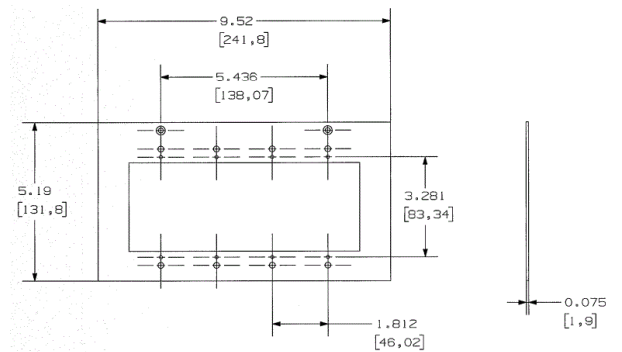

Ordering Information

Catalog Number
FB10MPNEMA4G

UPC Number
783585544861

Listings

cULus Listed

Specifications

Material 16 gauge galvanized steel

Performance

Height

0.064"[1.62mm]

Length

5.19" [131.8mm]

Width

9.51"[241.6mm]

Online Resources

Customer Sales Drawings
eCatalog
Installation Instructions