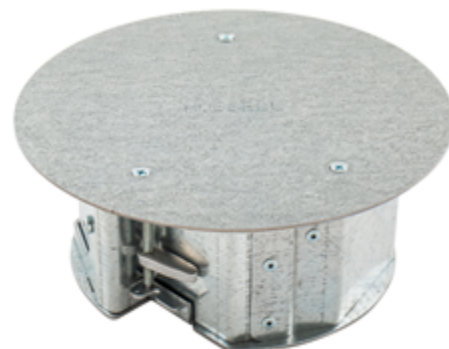

Floor Boxes
 SystemOne 6" Furniture Feed Boxes
 For use in Raised Access or Wood Floors

Features

- Installs in floor tiles or floor with thicknesses of 1 to 2 inches

Ordering Information

Description	Material	UPC Number	Catalog Number
6" Recessd Box	Cast Aluminum	783585545196	AFBS1R6BASE

Listings

UL 514A listed

Specifications

Box Assembly	Steel, Galvanized
Temporary Cover	Steel, Galvanized
Divider	Steel, Galvanized

Online Resources

eCatalog

Dimensions in Inches (mm)

Hubbell Wiring Device-Kellems • Hubbell Incorporated (Delaware) • 40 Waterview Drive • Shelton, CT 06484