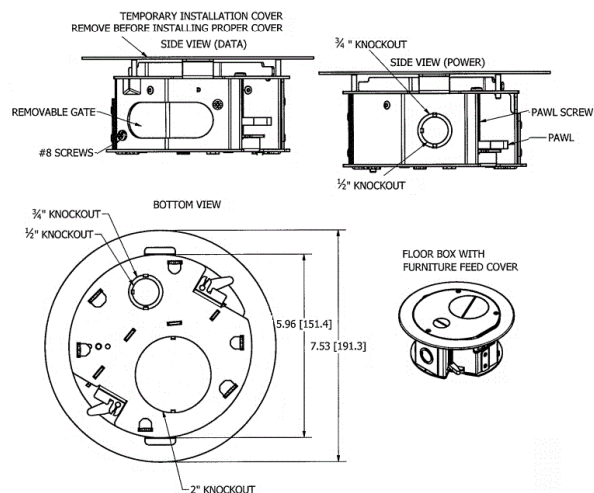

Floor Boxes
 SystemOne 6" Furniture Feed Boxes
 For use in Raised Access or Wood Floors

Features

- Installs in floor tiles or floor with thicknesses of 1 to 2 inches

Ordering Information

Description	Material	UPC Number	Catalog Number
6" Recessd Box	Cast Aluminum	783585545196	AFBS1R6BASE

Listings

UL 514A listed

Specifications

Box Assembly	Steel, Galvanized
Temporary Cover	Steel, Galvanized
Divider	Steel, Galvanized

Online Resources

eCatalog

Dimensions in Inches (mm)

Hubbell Wiring Device-Kellems • Hubbell Incorporated (Delaware) • 40 Waterview Drive • Shelton, CT 06484