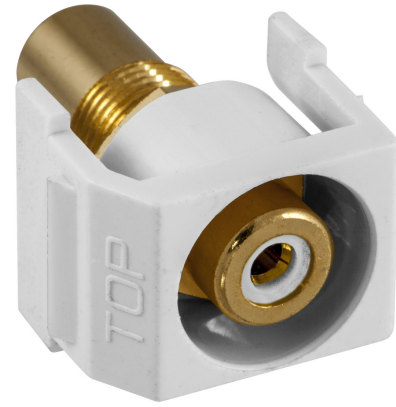

HUBBELL Premise Wiring

Recessed RCA Connector, White Insulator, White Housing

By Hubbell Premise Wiring
Catalog # [SFRCWRW](#)

Recessed RCA Connector, White Insulator, White Housing

Features

- Flush mount design
- High quality Gold plating
- Seamless Hubbell system integration

Application

Snap-Fit RCA Jack, Recessed

Specifications

EU RoHS Indicator Yes

Current

Withstand Voltage 1000V RMS, 1414V DC
Connectivity Plug-N-Play
Contact Resistance 100 Ohm

General

OEM Brand Name

Style

Material - Mounting Hardware

Type

Specifications

Hubbell Premise Wiring

White Insulator

Snap-On- Snap-Fit

RCA, Pass-Thru, Recessed

- AV Connector Type - RCA Gold, Recessed, Pass-Thru
 - Body - Brass, Gold-plated
 - Insulator Color - White
 - Product Type - AV Connectors
 - Unit Package - Single
- 662620283463

UPC

Logistics

Carton Quantity