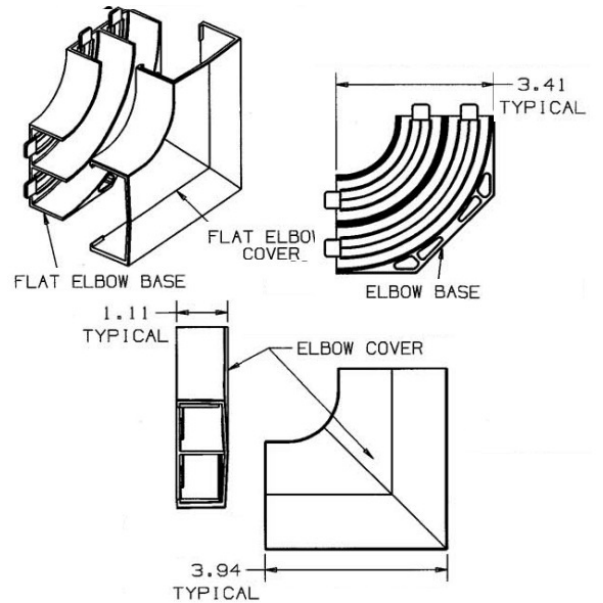

Raceway
 Non-Metallic Raceway
 PW2 WallTrak® (Latching) Flat Elbow Base
 and Cover

HUBBELL

Features

- Full capacity 1¼ in. bend radius external elbow.

Ordering Information

Description	Color	UPC Number	Catalog Number
Flat Elbow Base and Cover	Office White	783585090689	PW2FEBC

Listings

UL Listed
 CSA Certified

Specifications

Height	2.62"
Width	0.85"
Length	2.62"

Online Resources

Customer Use Drawing
 eCatalog
 Installation Instructions