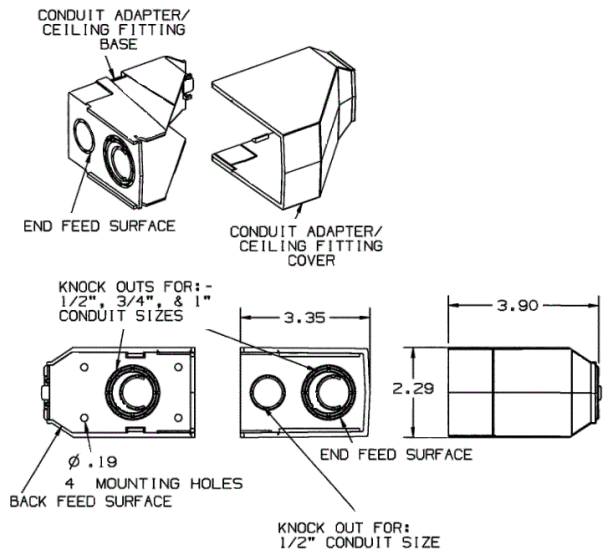

**Raceway**  
**Non-Metallic Raceway**  
**PP1 PremiseTrak® (Latching) Conduit Adapter/Ceiling Fitting**

**Features**

- For connecting conduit to raceway. Also use for ceiling feeds.
- Has combination 1/2 in., 3/4 in. and 1 in. trade size KOs.

**Ordering Information**

Description	Color	UPC Number	Catalog Number
Conduit Adapter/Ceiling Fitting	Office White	783585090436	PLP1CACF

**Listings**

UL Listed  
 CSA Certified

**Specifications**

Height	3.31"
Width	2.29"
Length	3.90"