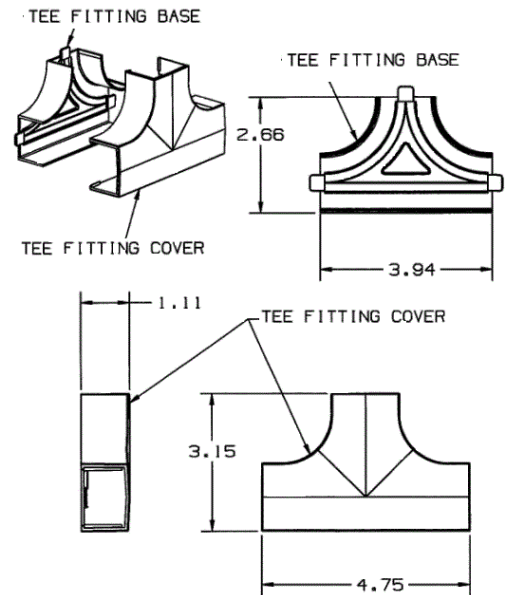

Raceway
Non-Metallic Raceway
PL1 LANTrak® (Latching) Tee Base and
Cover

HUBBELL

Features

- Full capacity 1¼ in. bend radius tee.

Ordering Information

Description	Color	UPC Number	Catalog Number
Tee Base and Cover	Office White	783585090351	PL1TCBC

Listings

UL Listed
 CSA Certified

Specifications

Height	3.15"
Width	4.75"
Length	1.11"

Online Resources

Customer Use Drawing
 eCatalog
 Installation Instructions