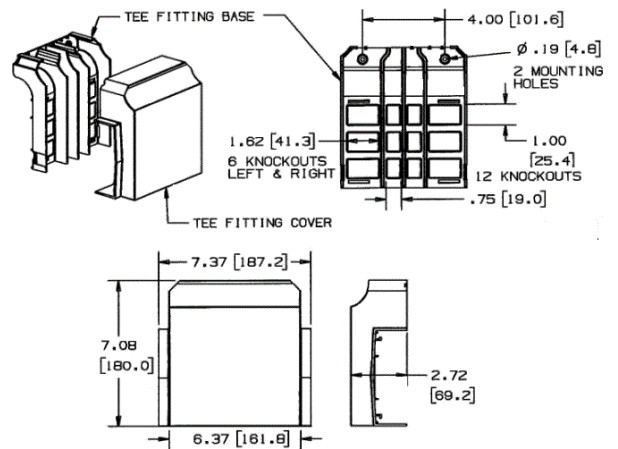

## Ordering Information

Description	Color	UPC Number	Catalog Number
Tee Base and Cover	Office White	783585610436	PB3TCBCA

## Specifications

Height	7.08"
Width	7.37"
Length	2.72"