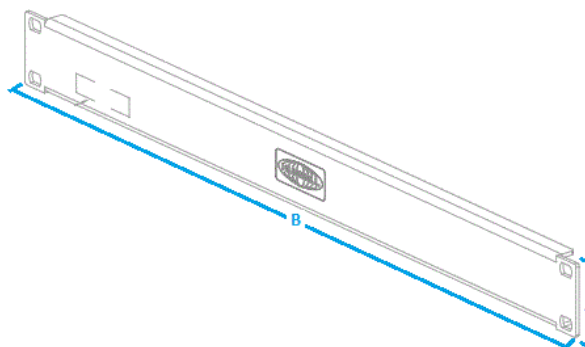

Racks

Relay Rack Accessory

Blank Panel, 4U

HUBBELL

Features

- Improve hot/cold aisle containment by blocking open rack units
- Aluminum construction allows for long term use

Ordering Information

| Rack Units | Finish | Catalog Number | UPC |
|------------|-------------------|----------------|--------------|
| 4 | Black powder coat | MCCBP700 | 662620783734 |

Listings

EIA/ECA-310-E Universal Mounting Pattern

Specifications

| | |
|----------|----------|
| Material | Aluminum |
| Color | Black |

Accessories

| | |
|------------------|--------------|
| M6 Cage Nut pack | CKM6 |
| #12-24 Screws | 1224RRSCRW20 |

Online Resources

Customer Drawing
Customer Use Drawing
eCatalog

Dimensions- inches (mm)

| | |
|---|-----------|
| A | 7" (178) |
| B | 19" (190) |