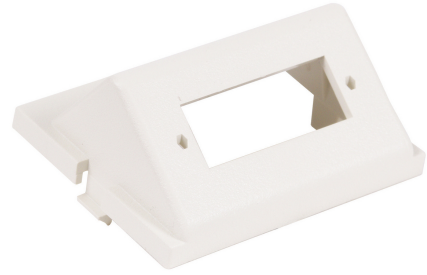

## Audio/Video Unloaded Module, SC Angled, 1 Duplex, 1.5 Unit, White

By Hubbell Premise Wiring  
Catalog # [IMISCA15W](#)

Audio/Video Unloaded Module, SC Angled, 1 Duplex, 1.5 Unit,  
White

### Features

- SC Angled
- 1 Duplex
- 1.5 Unit
- White