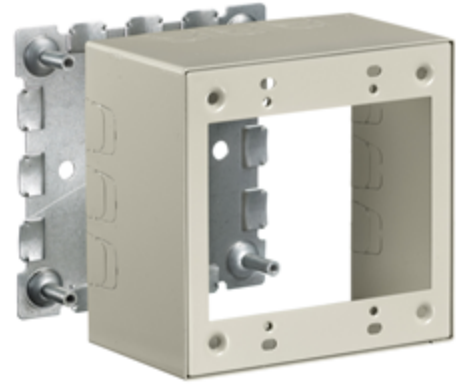

Raceway Metal Raceway 2-Gang Extra Deep Box

HUBBELL

Features

- For use with HBL500, HBL700 and HBL750 Series Raceway
- Hubbell Handi-Screw® eases installation by eliminating difficult to install long screws
- Rounded corners with no sharp edges
- One seam construction provides a “clean” look
- Box design allows standard wallplates to be mounted flush with virtually no perimeter profile exposed

Ordering Information

Description	Color	UPC Number	Catalog Number
2-Gang Extra Deep Box	Ivory	783585423364	HBL57442IVA

Listings

UL Listed
CSA Certified

Specifications

Height	4.54"
Width	4.64"
Length	2.75"

Online Resources