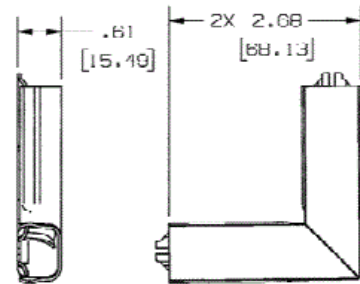

Raceway
Metal Raceway
HBL500 Series 90° Flat Elbow

HUBBELL

Features

- For right angle turns on same surface.

Ordering Information

Description	Color	UPC Number	Catalog Number
90° Flat Elbow	Ivory	783585216713	HBL511IV

Listings

UL Listed
CSA Certified

Specifications

Height	0.61"
Width	2.68"
Length	2.68"

Online Resources

Customer Use Drawing
eCatalog
Installation Instructions