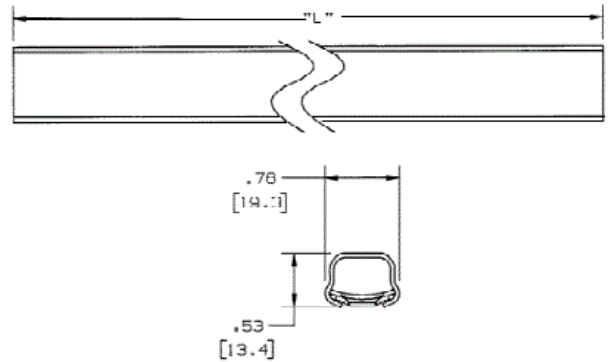

### Features

- Available in 10 foot lengths
- Packed 100 feet per carton
- HBL5701C coupling furnished with each length

### Ordering Information

Description	Color	UPC Number	Catalog Number
Base and Cover	Ivory	783585216652	HBL50010IV

### Specifications

Height	0.53 inches
Width	0.76 inches
Length	10 feet