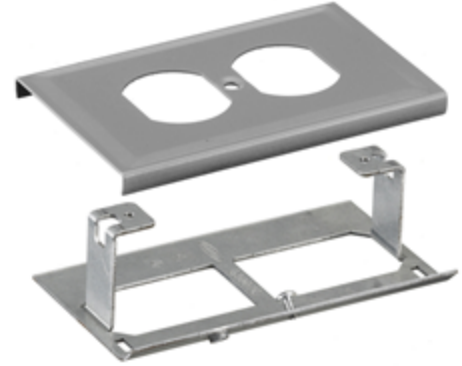

Hubbell Raceway
HBL3000 Series
Cover, Duplex

HUBBELL

Features

- Uses HBL 3000 Series raceway and fitting and accessories to customize the install
- Scratch resistant finish
- For use upto 600V AC

Ordering Information

Accessory Type	Color	Catalog Number	UPC Number
Cover, Duplex	Gray	HBL3043BEGY	783585215471

Listings

UL Standard UL 5
E253976 /E253830 /E253833
CSA Standard C22.2 no. 62

Specifications

Raceway Series	HBL3000 Series
Material	Steel
Finish	Painted, Gray

Dimensions- inches (mm)

Length	4.5" (114)
Width	2.75" (70)
Depth	0.35" (9)

Accessories

Cover, 19.5"	HBL3000C195GY
Cover, 7.5"	HBL3000C075GY
Raceway Base	HBL3000BGY
Cover, 5'	HBL3000CEGY

Online Resources

eCatalog
Instruction Manual
Product Drawing