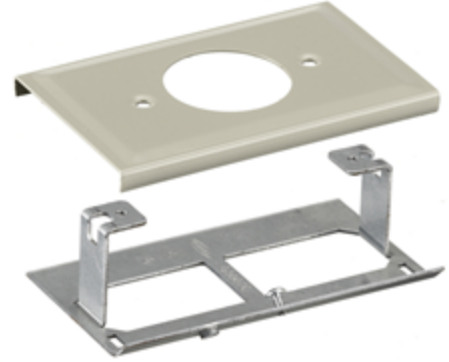

Hubbell Raceway
HBL3000 Series
Cover, Single Receptacle

HUBBELL

Features

- Uses HBL 3000 Series raceway and fitting and accessories to customize the install
- Scratch resistant finish
- For use upto 600V AC

Ordering Information

Accessory Type	Color	Catalog Number	UPC Number
Cover, Single Receptacle	Ivory	HBL3033JEIV	783585215426

Listings

UL Standard UL 5
E253976 /E253830 /E253833
CSA Standard C22.2 no. 62

Specifications

Raceway Series	HBL3000 Series
Material	Steel
Finish	Painted, Ivory

Dimensions- inches (mm)

Length	4.5" (114)
Width	2.75" (70)
Depth	0.35" (9)

Accessories

Raceway Base	HBL3000BIV
Cover, 5'	HBL3000CEIV
Cover, 19.5"	HBL3000C195IV
Cover, 7.5"	HBL3000C075IV