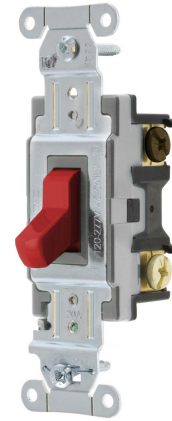

## Switches and Lighting Controls, Commercial Grade, Toggle Switches, General Purpose AC, Three Way, 20A 120/277V AC, Back and Side Wired Red

By Bryant  
Catalog # [CSB320BRED](#)

Switches and Lighting Controls, Commercial Grade, Toggle  
Switches, General Purpose AC, Three Way, 20A 120/277V AC,  
Back and Side Wired Red

### Features

- Toggle
- General Purpose AC
- Three Way
- 20A 120/277V AC
- Back and Side Wired Red

### Current

Current / Amperage Rating	20 A
Amperage Rating	20 A
Voltage Rating Description	120/277 VAC
Voltage Rating	120/277 VAC

### General

Type	Toggle
Series	General Purpose
UPC	781786121430
Style	Three Way
Color	Red