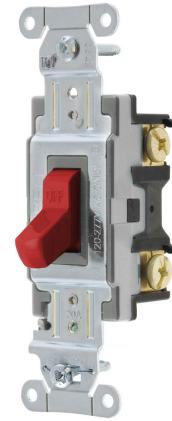

Switches and Lighting Controls, Commercial Grade, Toggle Switches, General Purpose AC, Double Pole, 20A 120/277V AC, Back and Side Wired, Red

By Bryant
Catalog # [CSB220BRED](#)

Switches and Lighting Controls, Commercial Grade, Toggle
Switches, General Purpose AC, Double Pole, 20A 120/277V AC,
Back and Side Wired, Red

Features

- Toggle
- General Purpose AC
- Double Pole
- 20A 120/277V AC
- Back and Side Wired

Current

Current / Amperage Rating	20 A
Amperage Rating	20 A
Voltage Rating Description	120/277 VAC
Voltage Rating	120/277 VAC

General

Type	Toggle
Series	General Purpose
UPC	781786121393
Style	Double Pole
Color	Red

Logistics

Carton Quantity	10
-----------------	----

Product Assets

- [Catalog \[English\]](#)
- [Catalog Page \[English\]](#)