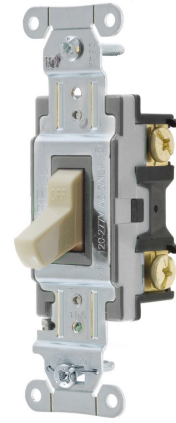

Switches and Lighting Controls, Commercial Grade, Toggle Switches, General Purpose AC, Double Pole, 20A 120/277V AC, Back and Side, Wired, Ivory

By Bryant
Catalog # [CSB215BI](#)

Switches and Lighting Controls, Commercial Grade, Toggle
Switches, General Purpose AC, Double Pole, 20A 120/277V AC,
Back and Side, Wired, Ivory

Features

- Toggle
- General Purpose AC
- Double Pole
- 20A 120/277V AC
- Back and Side

Current

Current / Amperage Rating	15 A
Amperage Rating	15 A
Voltage Rating Description	120/277 VAC
Voltage Rating	120/277 VAC

General

Type	Toggle
Series	General Purpose
UPC	781786121225
Style	Double Pole
Color	Ivory

Logistics

Carton Quantity	10
-----------------	----

Product Assets

- [Catalog \[English\]](#)
- [Catalog Page \[English\]](#)