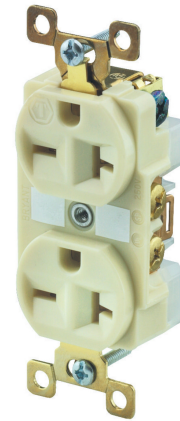

## Straight Blade Devices, Receptacles, Duplex, Commercial/Industrial Grade, 20A 250V, 2-Pole 3-Wire Grounding, 6-20R, Ivory, Single Pack

By Bryant  
Catalog # [BRY5462I](#)

Straight Blade Devices, Receptacles, Duplex, Commercial/Industrial Grade, 20A 250V, 2-Pole 3-Wire Grounding, 6-20R, Ivory, Single Pack

### Features

- Duplex
- Commercial/Industrial Grade
- 20A 250V
- 2-Pole 3-Wire Grounding
- 6-20R

### Dimensions

Display Size	Standard Sized Product
Length	3.28 in
Width	1.54 in
Weight	0.25 lb.
Height	1.16 in
Dimensions	3.28 in x 1.54 in x 1.16 in

### General

Series	Extra Heavy Duty
OEM Brand Name	Hubbell Bryant
Style	Finder Groove Face
Color	Ivory
Item Type	Traditional Duplex
Material - Mounting Hardware	Screw Mounting
Type	Duplex Receptacle
UPC	781786005389