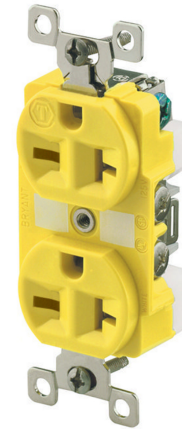

Straight Blade Devices, Receptacles, Duplex, Commercial/Industrial Grade, Corrosion Resistant, 20A 250V, 2-Pole 3-Wire Grounding, 6-20R, Single Pack

By Bryant
Catalog # [BRY5462CR](#)

Straight Blade Devices, Receptacles, Duplex, Commercial/Industrial Grade, Corrosion Resistant, 20A 250V, 2-Pole 3-Wire Grounding, 6-20R, Yellow, Single Pack

Features

- Duplex
- Commercial/Industrial Grade
- Corrosion Resistant
- 20A 250V
- 2-Pole 3-Wire Grounding

Application

Extra Heavy Duty Industrial Specification Grade

Specifications

Environmental Conditions	Indoor Dry Unless Protected By Additional Means
EU RoHS Indicator	Yes
Standards - RoHS Compliance Status	CM
Nema Rating	6-20R

Conductor

Number Of Wires	3-Wire
Wire Size	#14 AWG to #12 AWG
Number Of Poles	2-Pole

Current

Current Rating	20 A
Amperage Rating	20 A
Voltage Rating Description	250 V
Phase	Single Phase

Current / Amperage Rating	20 A
Connectivity	Back and Side Wired
Wattage	5000
Voltage Rating	250 V

Dimensions

Display Size	Standard Sized Product
Length	3.28 in
Width	1.54 in
Weight	0.2 lb.
Height	1.16 in
Dimensions	3.28 in x 1.54 in x 1.16 in

General

Series	Extra Heavy Duty
OEM Brand Name	Hubbell Bryant
Style	Finder Groove Face
Color	Yellow
Item Type	Traditional Duplex
Material - Mounting Hardware	Screw Mounting
Type	Duplex Receptacle
UPC	781786005419