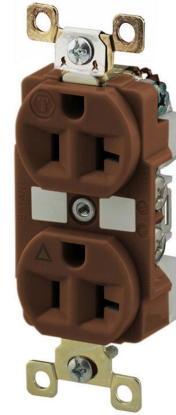

Straight Blade Devices, Receptacles, Duplex, Weather Resistant, Commercial/Industrial Grade, 20A 125V, 2-Pole 3-Wire Grounding, 5-20R, Isolated Ground

By Bryant
Catalog # [BRY5362IGWR](#)

Straight Blade Devices, Receptacles, Duplex, Weather Resistant, Commercial/Industrial Grade, 20A 125V, 2-Pole 3-Wire Grounding, 5-20R, Orange, Single Pack, Isolated Ground

Features

- Duplex
- Weather Resistant
- Commercial/Industrial Grade
- 20A 125V
- 2-Pole 3-Wire Grounding

Application

Extra Heavy Duty Industrial Specification Grade

Specifications

Environmental Conditions	Weather Resistant
EU RoHS Indicator	No
Nema Rating	5-20R

Conductor

Number Of Wires	3-Wire
Wire Size	#14 AWG to #12 AWG
Number Of Poles	2-Pole

Current

Current Rating	20 A
Amperage Rating	20 A
Voltage Rating Description	125 V
Phase	Single Phase
Current / Amperage Rating	20 A
Connectivity	Back and Side Wired

Wattage	2500
Voltage Rating	125 V

Dimensions

Display Size	Standard Sized Product
Length	3.28 in
Width	1.54 in
Weight	0.25 lb.
Height	1.16 in
Dimensions	3.28 in x 1.54 in x 1.16 in

General

Series	Extra Heavy Duty
OEM Brand Name	Hubbell Bryant
Style	Finder Groove Face
Color	Brown
Item Type	Traditional Duplex
Material - Mounting Hardware	Screw Mounting
Type	Duplex Receptacle
UPC	781786670426