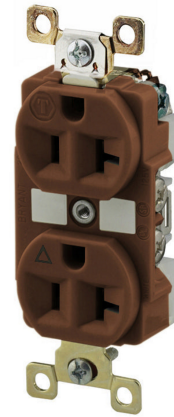

Straight Blade Devices, Receptacles, Duplex, Commercial/Industrial Grade, 20A 125V, 2-Pole 3-Wire Grounding, 5-20R, Brown, Isolated Ground

By Bryant
Catalog # [BRY5362IGB](#)

Straight Blade Devices, Receptacles, Duplex, Commercial/Industrial Grade, 20A 125V, 2-Pole 3-Wire Grounding, 5-20R, Brown, Single Pack, Isolated Ground

Features

- Duplex
- Commercial/Industrial Grade
- 20A 125V
- 2-Pole 3-Wire Grounding
- 5-20R

Application

Extra Heavy Duty Industrial Specification Grade

Specifications

Environmental Conditions	Indoor Dry Unless Protected By Additional Means
EU RoHS Indicator	Yes
Nema Rating	5-20R

Conductor

Number Of Wires	3-Wire
Wire Size	#14 AWG to #12 AWG
Number Of Poles	2-Pole

Current

Current Rating	20 A
Amperage Rating	20 A
Voltage Rating Description	125 V
Phase	Single Phase
Current / Amperage Rating	20 A
Connectivity	Back and Side Wired

Wattage	2500
Voltage Rating	125 V

Dimensions

Display Size	Standard Sized Product
Length	3.28 in
Width	1.54 in
Weight	0.15 lb.
Height	1.16 in
Dimensions	3.28 in x 1.54 in x 1.16 in

General

Series	Straight Blade
OEM Brand Name	Hubbell Bryant
Style	Finder Groove Face
Color	Brown
Item Type	Traditional Duplex
Material - Mounting Hardware	Screw Mounting
Type	Duplex Receptacle
Material	Composite
UPC	781786005297