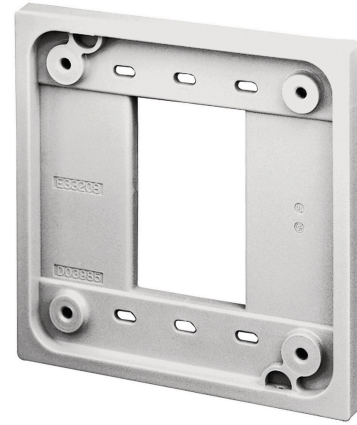

Straight Blade Devices, Accessories, 1 and 2 Gang Adapter Plate, Quad-Plex Receptacles, White, Single Pack

By Bryant
Catalog # [ADAPW](#)

Straight Blade Devices, Accessories, 1 and 2 Gang Adapter Plate, Quad-Plex Receptacles, White, Single Pack

Features

- 1 and 2 Gang Adapter Plate
- Quad-Plex Receptacles
- White
- Single Pack

Application

Commercial/Industrial

Specifications

Environmental Conditions	Indoor Dry Unless Protected By Additional Means
EU RoHS Indicator	Yes

Dimensions

Display Size	Standard Sized Product
Length	4.78 in
Width	3.38 in
Weight	0.15 lb.
Height	2.75 in

Dimensions

4.78 in x 3.38 in x 2.75 in

General

Series	Hospital Grade
OEM Brand Name	Hubbell Bryant
Style	Adapter Plates
Color	White
Material - Mounting Hardware	Screw Mounting
Type	Four Outlet Receptacle
Material	Polycarbonate
UPC	781786336919