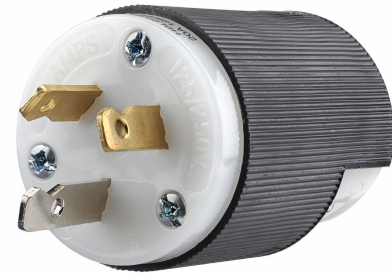

**Straight Blade Devices, Male Plug, Heavy Duty, Industrial/Commercial Grade, Straight, 3-Pole 3-Wire Non-Grounding, 20A 125/250V, 10-20P, Single Pack**

By Bryant  
 Catalog # 9151N

Straight Blade Devices, Male Plug, Heavy Duty, Industrial/Commercial Grade, Straight, 3-Pole 3-Wire Non-Grounding, 20A 125/250V, 10-20P, White, Single Pack

**Features**

- Heavy Duty
- Industrial/Commercial Grade
- Straight
- 3-Pole 3-Wire Non-Grounding
- 20A 125/250V

**Application**

Heavy Duty

**Specifications**

Environmental Conditions	Indoor Dry Unless Protected By Additional Means
EU RoHS Indicator	No
Nema Rating	10-20P

**Conductor**

Number Of Wires	3-Wire
Wire Size	#14 AWG to #12 AWG
Number Of Poles	3-Pole

**Configuration**

Cord Type	All Portable
-----------	--------------

**Current**

Current Rating	20 A
Amperage Rating	20 A
Voltage Rating Description	250 V

Phase	Single Phase
Current / Amperage Rating	20 A
Connectivity	Screw Terminals
Wattage	5000
Voltage Rating	250 V

**Dimensions**

Display Size	Standard Sized
Length	2.50 in
Width	1.31 in
Weight	0.25 lb.

**General**