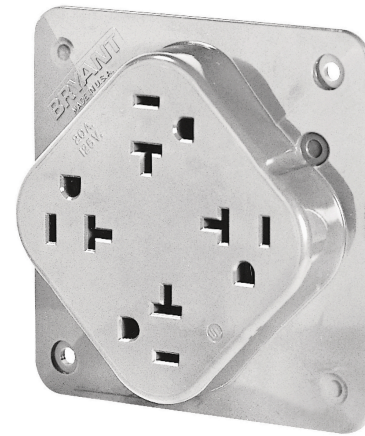

Straight Blade Devices, Receptacles, Quad- PLEX, Commercial/Industrial Grade, 20A 125V, 2-Pole 3-Wire Grounding, 5-20R, White, Single Pack

By Bryant
Catalog # [21254W](#)

Straight Blade Devices, Receptacles, Quad-PLEX,
Commercial/Industrial Grade, 20A 125V, 2-Pole 3-Wire
Grounding, 5-20R, White, Single Pack

Features

- Quad-PLEX
- Commercial/Industrial Grade
- 20A 125V
- 2-Pole 3-Wire Grounding
- 5-20R

Application

Commercial/Industrial

Specifications

Environmental Conditions	Indoor Dry Unless Protected By Additional Means
EU RoHS Indicator	Yes
Standards - RoHS Compliance Status	CM
Nema Rating	5-20R

Connectivity	Terminals
Wattage	2500
Voltage Rating	125 V

Dimensions

Display Size	Standard Sized Product
Length	4.3 in
Width	4.30 in
Weight	0.4 lb.
Height	0.92 in
Dimensions	4.3 in x 4.30 in x 0.92 in

General

Series	Commercial
OEM Brand Name	Hubbell Bryant
Style	Smooth Face
Color	White
Item Type	Quad-Plex
Material - Mounting Hardware Type	Screw Mounting Four Outlet Receptacle
Material	Composite
UPC	781786336599