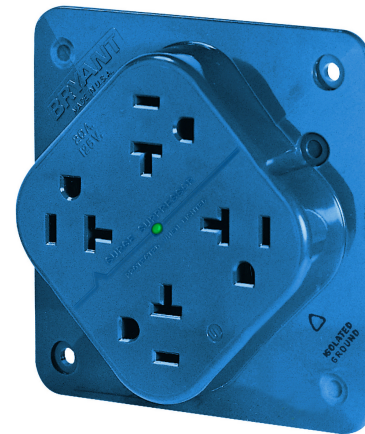

## Straight Blade Devices, Receptacles, QUADPLEX Receptacle, Surge Suppression, Isolated Ground, 20A 125V, 2-Pole 3-Wire Grounding, 5-20R, Blue

By Bryant  
Catalog # 21254SA

Straight Blade Devices, Receptacles, QUADPLEX Receptacle, Surge Suppression, Isolated Ground, 20A 125V, 2-Pole 3-Wire Grounding, 5-20R, Blue

### Features

- QUADPLEX Receptacle
- Surge Suppression
- Isolated Ground
- 20A 125V
- 2-Pole 3-Wire Grounding