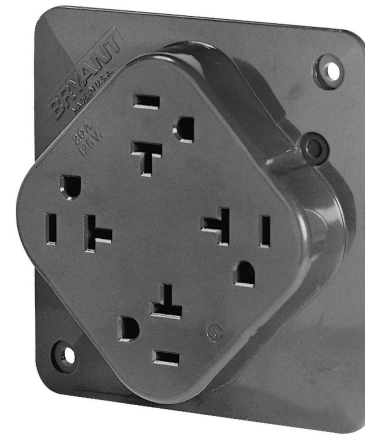

Straight Blade Devices, Receptacles, Quad- PLEX, Commercial/Industrial Grade, 20A 125V, 2-Pole 3-Wire Grounding, 5-20R, Gray, Single Pack

By Bryant
Catalog # [21254GY](#)

Straight Blade Devices, Receptacles, Quad-
PLEX, Commercial/Industrial Grade, 20A 125V, 2-Pole 3-Wire
Grounding, 5-20R, Gray, Single Pack

Features

- Quad-PLEX
- Commercial/Industrial Grade
- 20A 125V
- 2-Pole 3-Wire Grounding
- 5-20R

Application

Commercial/Industrial

Specifications

Environmental Conditions	Indoor Dry Unless Protected By Additional Means
EU RoHS Indicator	Yes
Standards - RoHS Compliance Status	CM
Nema Rating	5-20R

Phase	Single Phase
Current / Amperage Rating	20 A
Connectivity	Terminals
Wattage	2500
Voltage Rating	125 V

Dimensions

Display Size	Standard Sized Product
Length	4.3 in
Width	4.30 in
Weight	0.4 lb.
Height	0.92 in
Dimensions	4.3 in x 4.30 in x 0.92 in

General

Series	Commercial
OEM Brand Name	Hubbell Bryant
Color	Gray
Item Type	Smooth Face
Material - Mounting Hardware Type	Screw Mounting Four Outlet Receptacle
Material	Composite
UPC	781786336605

Logistics