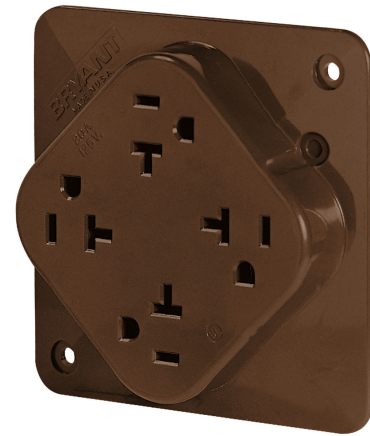

Straight Blade Devices, Receptacles, Quad- PLEX, Commercial/Industrial Grade, 20A 125V, 2-Pole 3-Wire Grounding, 5-20R, Brown, Single Pack

By Bryant
Catalog # [21254B](#)

Straight Blade Devices, Receptacles, Quad-
PLEX, Commercial/Industrial Grade, 20A 125V, 2-Pole 3-Wire
Grounding, 5-20R, Brown, Single Pack

Features

- Quad-PLEX
- Commercial/Industrial Grade
- 20A 125V
- 2-Pole 3-Wire Grounding
- 5-20R

Application

Commercial/Industrial

Specifications

Environmental Conditions	Indoor Dry Unless Protected By Additional Means
EU RoHS Indicator	Yes
Nema Rating	5-20R

Current / Amperage Rating	20 A
Connectivity	Terminals
Wattage	2500
Voltage Rating	125 V

Dimensions

Display Size	Standard Sized Product
Length	4.3 in
Width	4.30 in
Weight	0.4 lb.
Height	0.92 in
Dimensions	4.3 in x 4.30 in x 0.92 in

General

Series	Commercial
OEM Brand Name	Hubbell Bryant
Color	Brown
Item Type	Smooth Face
Material - Mounting Hardware	Screw Mounting
Type	Four Outlet Receptacle
Material	Composite
UPC	781786336575

Logistics