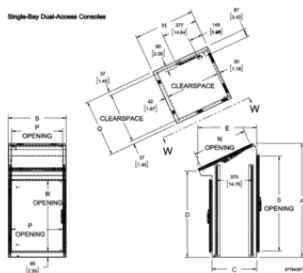

Internal rails on dual-access enclosures facilitate mounting of ProLine internal components

Full access provides maximum mounting space and easy access to interior components

## PRODUCT ATTRIBUTES

Article Number: 14387

Height (H): 46.28in

Width (W): 23.94in

Depth (D): 18.47in

Material: Mild Steel

Finish: Powder Coated

Color: Light Gray

## DIAGRAMS

---