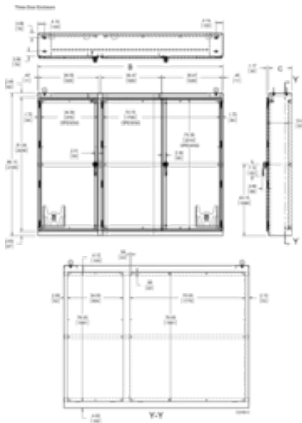

Large data pocket is high-impact thermoplastic

Oil-resistant door gasket

Panel mounting studs

Bonding provision on doors

Provisions for mounting fluorescent lights

PRODUCT ATTRIBUTES

Article Number: 16684

Height (H): 86.12in

Width (W): 112in

Depth (D): 20.12in

Material: Mild Steel

Finish: Powder Coated

Color: Gray

Color Code: ANSI 61

Interior Color: White

Thickness (T): 11ga

Door Quantity: 3

Lifting Eye Quantity: 4

Weight: 1448lb

ADDITIONAL PRODUCT DETAILS

Order panels separately.

DIAGRAMS

WARNING

nVent products shall be installed and used only as indicated in nVent's product instruction sheets and training materials. Instruction sheets are available at www.nvent.com and from your nVent customer service representative. Improper installation, misuse, misapplication or other failure to completely follow nVent's instructions and warnings may cause product malfunction, property damage, serious bodily injury and death and/or void your warranty.