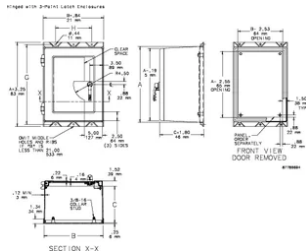

PRODUCT ATTRIBUTES

Article Number: 14364

Height (H): 36.25in

Width (W): 30.25in

Depth (D): 12in

Material: Fiberglass

Finish: Smooth Matte

Color: Gray

Thickness (T): 0.13in

Weight: 59lb

ADDITIONAL PRODUCT DETAILS

Purchase panels separately. Optional stainless steel, composite and aluminum panels available for most sizes. See General Accessories

DIAGRAMS