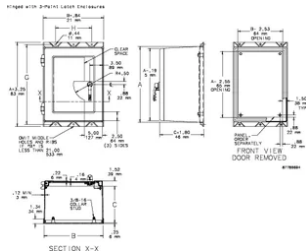

PRODUCT ATTRIBUTES

Article Number: 14362

Height (H): 30.25in

Width (W): 24.25in

Depth (D): 12in

Material: Fiberglass

Finish: Smooth Matte

Color: Gray

Thickness (T): 0.14in

Weight: 43lb

ADDITIONAL PRODUCT DETAILS

Purchase panels separately. Optional stainless steel, composite and aluminum panels available for most sizes. See General Accessories

DIAGRAMS