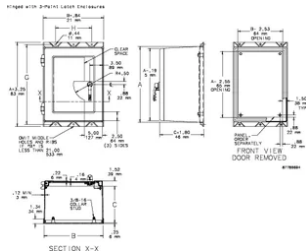

PRODUCT ATTRIBUTES

Article Number: 14357

Height (H): 24.19in

Width (W): 24.19in

Depth (D): 12in

Material: Fiberglass

Finish: Smooth Matte

Color: Gray

Thickness (T): 0.14in

Weight: 35.1lb

ADDITIONAL PRODUCT DETAILS

Purchase panels separately. Optional stainless steel, composite and aluminum panels available for most sizes. See General Accessories

DIAGRAMS