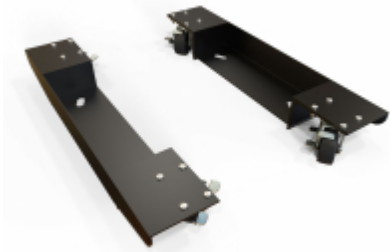

Quality Products. Service Excellence.

2-Post Rack Low Profile Dolly *RRLPDOL Series*

1,080 lbs (490 kg) Weight Capacity

Features

- Low profile dolly - works with any width relay rack
- Heavy duty weight capacity (Set of four (4) casters - one pair per side)
- Features ball bearing swivel and hard composition wheels
- All four (4) casters are lockable
- Includes all mounting hardware for casters & rack

Compatibility

- DNRRHDW
- RB-2P
- RB-2PS
- RB-2PA

Part No.	Overall Dimensions		Overall Height	Wheel	Dolly	Brakes	Physical
	Height	Depth	Added to Cabinet	Diameter	Weight Capacity	Included	Dolly Weight
RRLPDOL	4.13	27.50	1.25	3.00	1080	Yes	32 lb (14.5 kg)