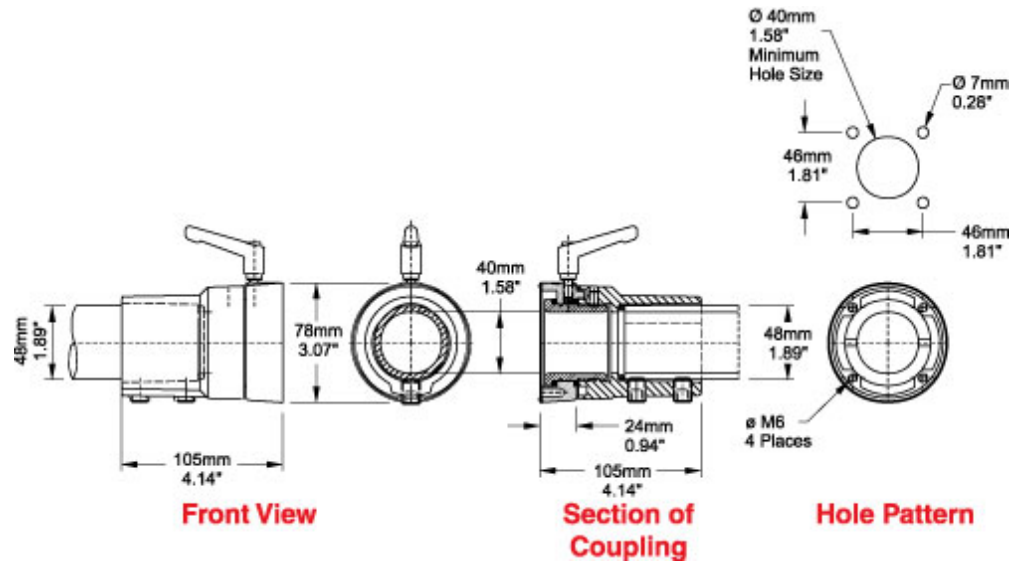

## Tara Plus Coupling TPSSC Series

- Attaches to enclosure.
- Accepts 48mm round tube. perpendicular to enclosure top/bottom.
- Die-cast Aluminum G Al Si 12.
- Adjustable torque resistance.
- Rotates 300°.

Part No.	Mounting Position
R149-025-500	Top
R149-025-501	Bottom

Data subject to change without notice