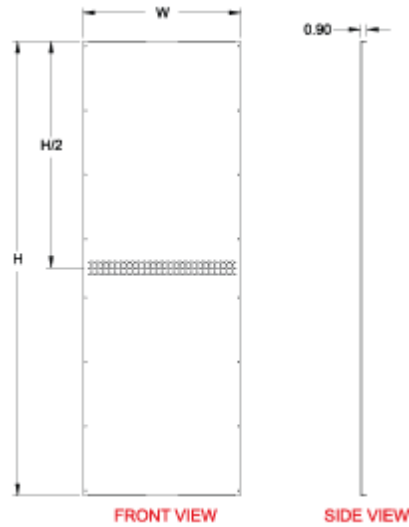

## Side Mounting Inner Panels *HMESIP Series*

- Sold individually
- Formed 14 gauge galvanized steel unpainted
- Mounts directly to frame
- Can be used in combination with depth grid straps (top and bottom)
- Allows installation of 19" mounting rails including center support
- Reduced height may allow cable pass through on ganged cabinets

Part No.	Overall		For use with Cabinet	
	H	W	H	D
HSIP145	1143	375	1400	500
HSIP146	1143	475	1400	600
HSIP148	1143	675	1400	800
HSIP165	1343	375	1600	500
HSIP166	1343	475	1600	600
HSIP168	1343	675	1600	800
HSIP184	1543	275	1800	400
HSIP185	1543	375	1800	500
HSIP186	1543	475	1800	600
HSIP188	1573	675	1800	800
HSIP204	1743	275	2000	400
HSIP205	1743	375	2000	500
HSIP206	1743	475	2000	600
HSIP208	1743	675	2000	800
HSIP225	1943	375	2200	500
HSIP226	1943	475	2200	600
HSIP228	1943	675	2200	800