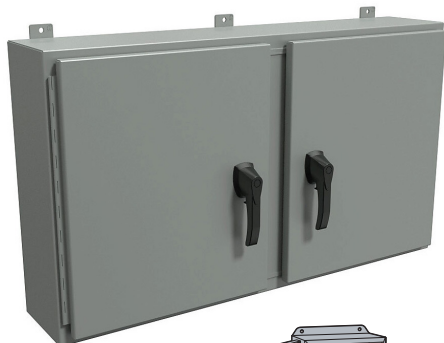

NEMA 3R, 4, and 12 Two-Door Wall-Mount

Applications

- Designed to house electrical, electronic, hydraulic or pneumatic controls and instruments.
- Provides protection where equipment may be hosed down or otherwise be very wet, or in outdoor applications for full weather protection.

Construction

- Formed 12-gauge steel
- Smooth, continuously welded seams without knockouts, cutouts, or holes.
- Doors are supported with heavy gauge continuous hinges.
- 3-point padlocking door handle.
- Seamless poured-in-place gasket.
- A grounding stud is provided in the enclosure, and a bonding stud is provided on the door.
- Center post is removable for easy installation of the subpanel.

Finish

- Cover and enclosure are phosphatized and finished in recoatable smooth ANSI 61 gray powder coating.
- Removable subpanel is finished in RAL9003 white powder coating.

Listings

- UL 508A Type 3R, 4, and 12 [UL File E65324]
- CSA Type 3R, 4, and 12 [CSA File LR21001]
- Complies with
 - NEMA Type 3R, 4, 12, and 13
 - IEC 60529, IP66