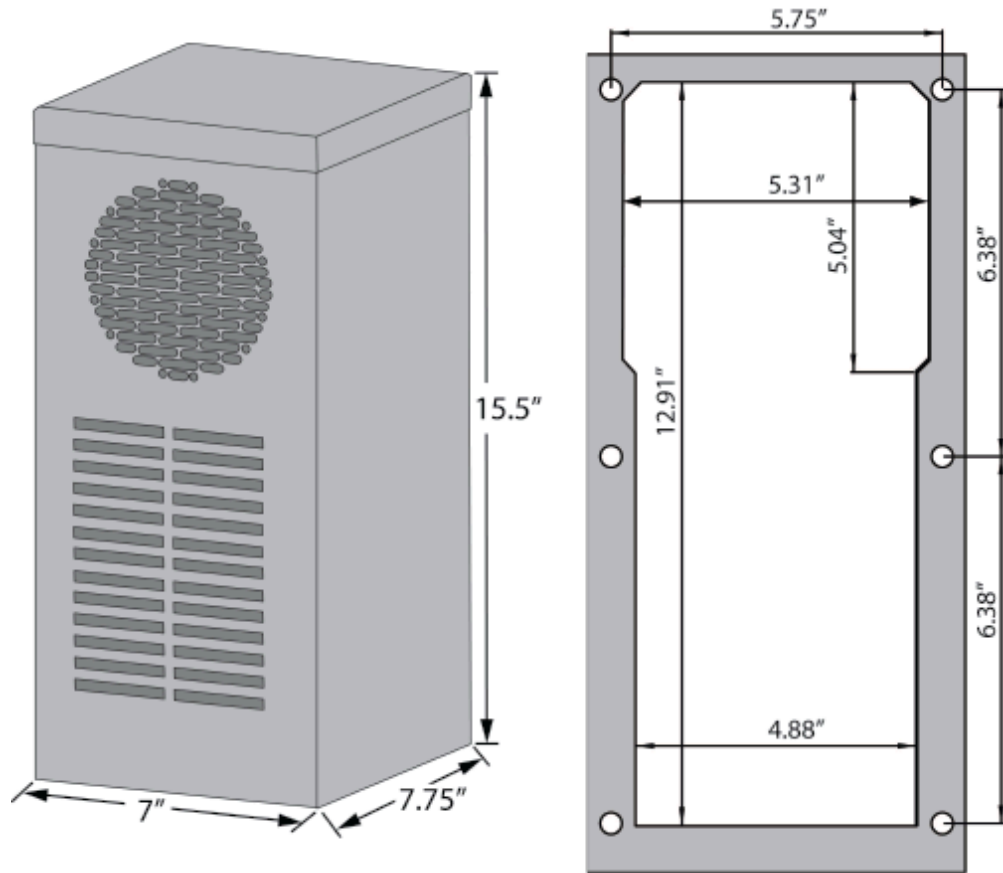

Quality Products. Service Excellence.

900-1200 BTU/H Outdoor Air Conditioner *DTS Series*

Type 3R, 4, 4X, Side Mounting

Description

- Compact design for side mounting on any enclosure surface where spot cooling or low capacity cooling is required.
- Closed loop cooling ensures clean enclosure air is recirculated without ever mixing with contaminated ambient air.
- Ideal for outdoor or very wet conditions.

Standards

- UL, cUL, and CE
- Complies with
 - IP56
 - NEMA 3R, 4, 4X

Features

- R134a refrigerant.
- Thermostat control accessible from inside enclosure.
- Expansion valve prevents evaporator freeze up while minimizing heavy inrush currents on large BTU/H units.
- Direct condensate discharge via 1/4" NPT threaded port.
- Continuous air circulation from high capacity fans.
- EMI/RFI suppression meets CE.
- Provision for door contact allowing power down when enclosure door is opened.
- Gasket, mounting kit and template for enclosure cutout and drilling are included.
- Washable aluminum mesh filter.

Accessories

- Remote Door Switches
- Gasket Kits
- Condensate Bottle
- Filter Kits
- Water Condensate Evaporator

Part No.	Overall Dimensions		
	H	W	D
DTS3031A115N4SS	15.50	7.00	7.75
DTS3031A230N4SS	15.50	7.00	7.75

Refrigeration Data	
Cooling Capacity BTU (Watts) +95/+95F +35/+35C	1194 BTU/h (350 Watts)
Type of Refrigerant	R134a
Refrigeration Charge	145 g
Adjustable Control Range	+50F..+105F (+10C..+40 C) Factory setting +95F (+35C)
Max Ambient Air Temp	+114F (+45C)
Min Ambient Air Temp	-40F (-40C)
Air Capacity (unrestricted)	Internal 37 CFM External 99 CFM
Condensation Discharge	Condensate Drain
Filter Mat	Aluminum Mesh
Db noise level	<64 db
Unit Weight	30 lbs (13.6kg)
Exterior Case	304 Stainless Steel
Finish Stainless Steel	Number 4 Brush finish
Nema Rating	enclosures IP56 / NEMA 4,4X
Nema Rating	enclosures IP56 / NEMA 3R/4