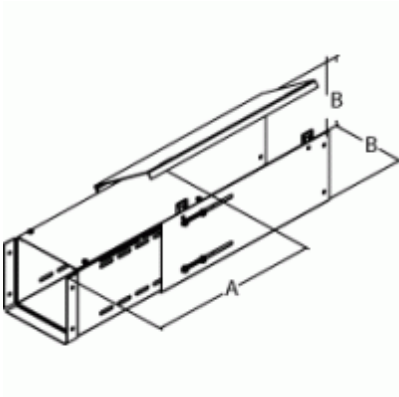

Quality Products. Service Excellence.

Telescope Fitting CWTL Series

Painted Steel

Part No.	For use with
CWTL2	2.5 x 2.5
CWTL4	4 x 4
CWTL6	6 x 6
CWTL8	8 x 8
CWTL10	10 x 10
CWTL12	12 x 12

Unpainted Galvanized

Part No.	For use with
CWTL2G	2.5 x 2.5
CWTL4G	4 x 4
CWTL6G	6 x 6
CWTL8G	8 x 8
CWTL10G	10 x 10
CWTL12G	12 x 12

Tags: CW, telescoping, adjustable, wireway

Data subject to change without notice