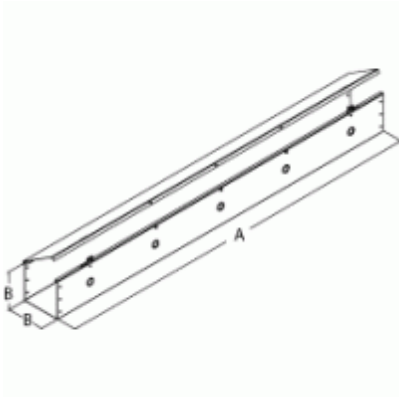

Quality Products. Service Excellence.

Type 1 Lay In Hinge Cover Wireway *CWST Series*

Painted Steel

A=12"	A=24"	A=36"	A=48"	A=60"	A=72"	A=96"	A=120"	Size
CWST212	CWST224	CWST236	CWST248	CWST260	CWST272	CWST296	CWST2120	2.5 x 2.5
CWST412	CWST424	CWST436	CWST448	CWST460	CWST472	CWST496	CWST4120	4 x 4
CWST612	CWST624	CWST636	CWST648	CWST660	CWST672	CWST696	CWST6120	6 x 6
CWST812	CWST824	CWST836	CWST848	CWST860	CWST872	CWST896	CWST8120	8 x 8

Tags: straight section, CWST, knockouts, hinge, wireway, CW Data subject to change without notice

© 2026. Hammond Manufacturing Ltd. All rights reserved.