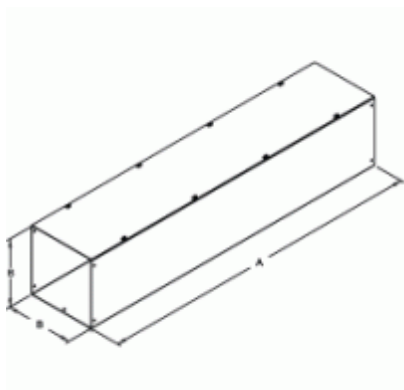

## Type 1 Lay In Screw Cover Wireway - w/o Knockouts CWSC NK Series

### Painted Steel

A=12"	A=18"	A=24"	A=36"	A=48"	Size
CWSC212NK	-	CWSC224NK	CWSC236NK	CWSC248NK	2.5 x 2.5
CWSC412NK	CWSC418NK	CWSC424NK	CWSC436NK	CWSC448NK	4 x 4
CWSC612NK	CWSC618NK	CWSC624NK	CWSC636NK	CWSC648NK	6 x 6
CWSC812NK	CWSC818NK	CWSC824NK	CWSC836NK	CWSC848NK	8 x 8
CWSC1012NK	-	CWSC1024NK	CWSC1036NK	CWSC1048NK	10 x 10
CWSC1212NK	-	CWSC1224NK	CWSC1236NK	CWSC1248NK	12 x 12