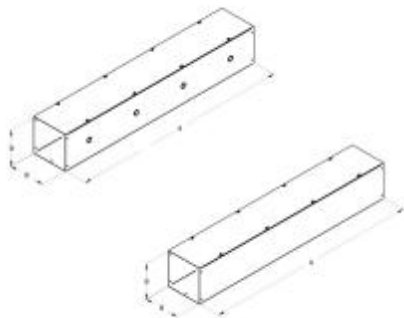

## Type 1 Lay In Screw Cover Wireway CWSC Series

### Painted Steel

Length	Knock Outs	Knock					
		2.5 x 2.5	4 x 4	6 x 6	8 x 8	10 x 10	12 x 12
12.00	w/KO	CWSC212	CWSC412	CWSC612	CWSC812	-	CWSC1212
18.00	w/KO	-	-	-	-	-	-
24.00	w/KO	CWSC224	CWSC424	CWSC624	CWSC824	-	CWSC1224
36.00	w/KO	CWSC236	CWSC436	CWSC636	CWSC836	-	CWSC1236
48.00	w/KO	CWSC248	CWSC448	CWSC648	CWSC848	-	CWSC1248
60.00	w/KO	CWSC260	CWSC460	CWSC660	CWSC860	-	CWSC1260
72.00	w/KO	-	CWSC472	CWSC672	-	-	-
96.00	w/KO	-	-	-	-	-	-
120.00	w/KO	CWSC2120	CWSC4120	CWSC6120	CWSC8120	-	-
12.00	No KO	CWSC212NK	CWSC412NK	CWSC612NK	CWSC812NK	CWSC1012NK	CWSC1212NK
18.00	No KO	-	CWSC418NK	CWSC618NK	CWSC818NK	-	-
24.00	No KO	CWSC224NK	CWSC424NK	CWSC624NK	CWSC824NK	CWSC1024NK	CWSC1224NK
36.00	No KO	CWSC236NK	CWSC436NK	CWSC636NK	CWSC836NK	CWSC1036NK	CWSC1236NK
48.00	No KO	CWSC248NK	CWSC448NK	CWSC648NK	CWSC848NK	CWSC1048NK	CWSC1248NK
60.00	No KO	CWSC260NK	CWSC460NK	CWSC660NK	CWSC860NK	CWSC1060NK	CWSC1260NK
72.00	No KO	-	CWSC472NK	CWSC672NK	CWSC872NK	CWSC1072NK	CWSC1272NK
96.00	No KO	-	-	-	-	CWSC1096NK	CWSC1296NK
120.00	No KO	CWSC2120NK	CWSC4120NK	CWSC6120NK	CWSC8120NK	CWSC10120NK	CWSC12120NK