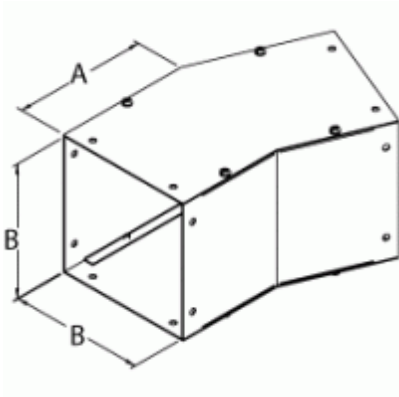

## 22.5 degree Elbow CWEL22 Series

Part No.	Size
CWEL222	2.5 x 2.5
CWEL422	4 x 4
CWEL622	6 x 6
CWEL822	8 x 8

Tags: **galvanized steel, 22.5 degree, elbow, wireway, CW**

*Data subject to change without notice*