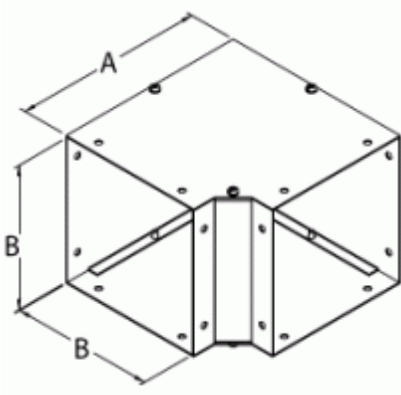

Quality Products. Service Excellence.

90 degree Elbow CWEL90 Series

Painted Steel

Part No.	Size
CWEL290	2.5 x 2.5
CWEL490	4 x 4
CWEL690	6 x 6
CWEL890	8 x 8
CWEL1090	10 x 10
CWEL1290	12 x 12

Unpainted Galvanized

Part No.	Size
CWEL290G	2.5 x 2.5
CWEL490G	4 x 4
CWEL690G	6 x 6
CWEL890G	8 x 8
CWEL1090G	10 x 10
CWEL1290G	12 x 12

Tags: galvanized steel, 90 degree, elbow, wireway, CW

Data subject to change without notice