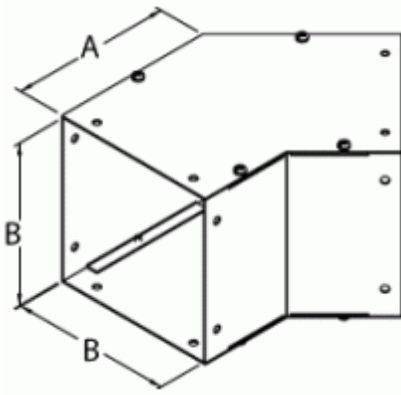

Quality Products. Service Excellence.

45 degree Elbow CWEL45 Series

Painted Steel

Part No.	Size
CWEL245	2.5 x 2.5
CWEL445	4 x 4
CWEL645	6 x 6
CWEL845	8 x 8
CWEL1045	10 x 10
CWEL1245	12 x 12

Unpainted Galvanized

Part No.	Size
CWEL245G	2.5 x 2.5
CWEL445G	4 x 4
CWEL645G	6 x 6
CWEL845G	8 x 8
CWEL1045G	10 x 10
CWEL1245G	12 x 12

Tags: galvanized steel, 45 degree, elbow, wireway, CW

Data subject to change without notice