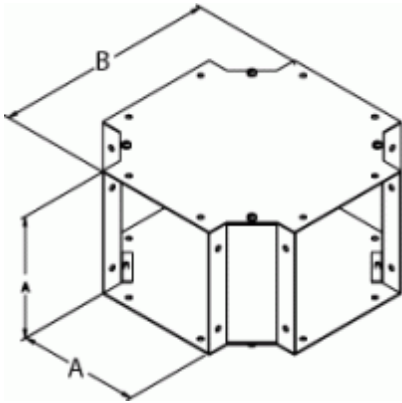

Quality Products. Service Excellence.

Cross Fitting CWCF Series

Painted Steel

| Part No. | Size |
|----------|-----------|
| CWCF2 | 2.5 x 2.5 |
| CWCF4 | 4 x 4 |
| CWCF6 | 6 x 6 |
| CWCF8 | 8 x 8 |
| CWCF10 | 10 x 10 |
| CWCF12 | 12 x 12 |

Unpainted Galvanized

| Part No. | Size |
|----------|-----------|
| CWCF2G | 2.5 x 2.5 |
| CWCF4G | 4 x 4 |
| CWCF6G | 6 x 6 |
| CWCF8G | 8 x 8 |
| CWCF10G | 10 x 10 |
| CWCF12G | 12 x 12 |

Tags: cross, cross fitting, center, hub, CW, wireway