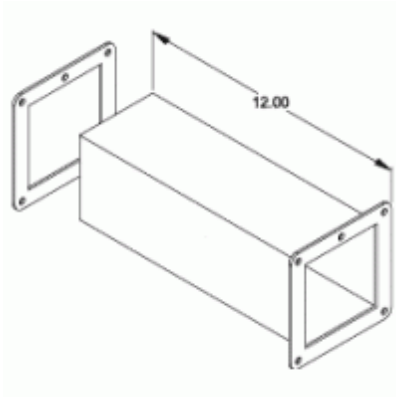

Quality Products. Service Excellence.

Cut-Off Fitting (Lay-In) 1487 W Series

- Body comes in two pieces. Cut-off one piece, shorten cover, and weld together.

Part No.	Size
1487BW	2.5 x 2.5
1487CW	4 x 4
1487DW	6 x 6
1487EW	8 x 8

Does not meet CSA or UL requirements

Tags: cut-off, fitting, lay-in, wireway, 1487

Data subject to change without notice

© 2026. Hammond Manufacturing Ltd. All rights reserved.