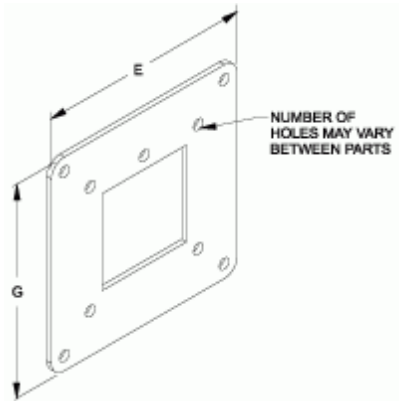

## Reducers (Center Hole) 1487RC Series

Part No.	Reduces from	to	H	W
1487CRC	4 x 4	2.5 x 2.5	5.37	5.37
1487DRC	6 x 6	4 x 4	7.62	7.62
1487ERCC	8 x 8	4 x 4	9.62	9.62
1487ERCD	8 x 8	6 x 6	9.62	9.62

Tags: 1487, wireway, reducer, center hole