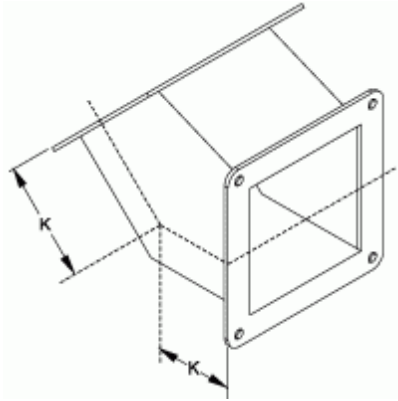

Quality Products. Service Excellence.

45 degree Elbow 1487 4P Series

Part No.	Size
1487B4P	2.5 x 2.5
1487C4P	4 x 4
1487D4P	6 x 6
1487E4P	8 x 8

Tags: 45 degree, elbow, wireway, 1487

Data subject to change without notice