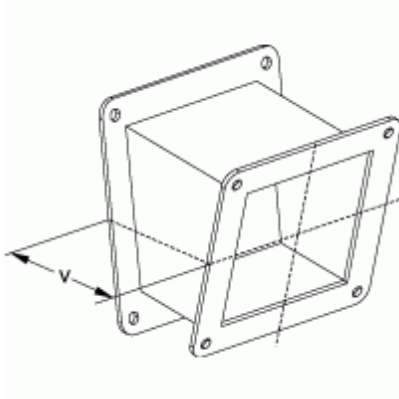

Quality Products. Service Excellence.

22.5 degree Elbow 1487 2P Series

Part No.	Size
1487B2P	2.5 x 2.5
1487C2P	4 x 4
1487D2P	6 x 6
1487E2P	8 x 8

Tags: 22.5 degree, elbow, wireway, 1487

Data subject to change without notice